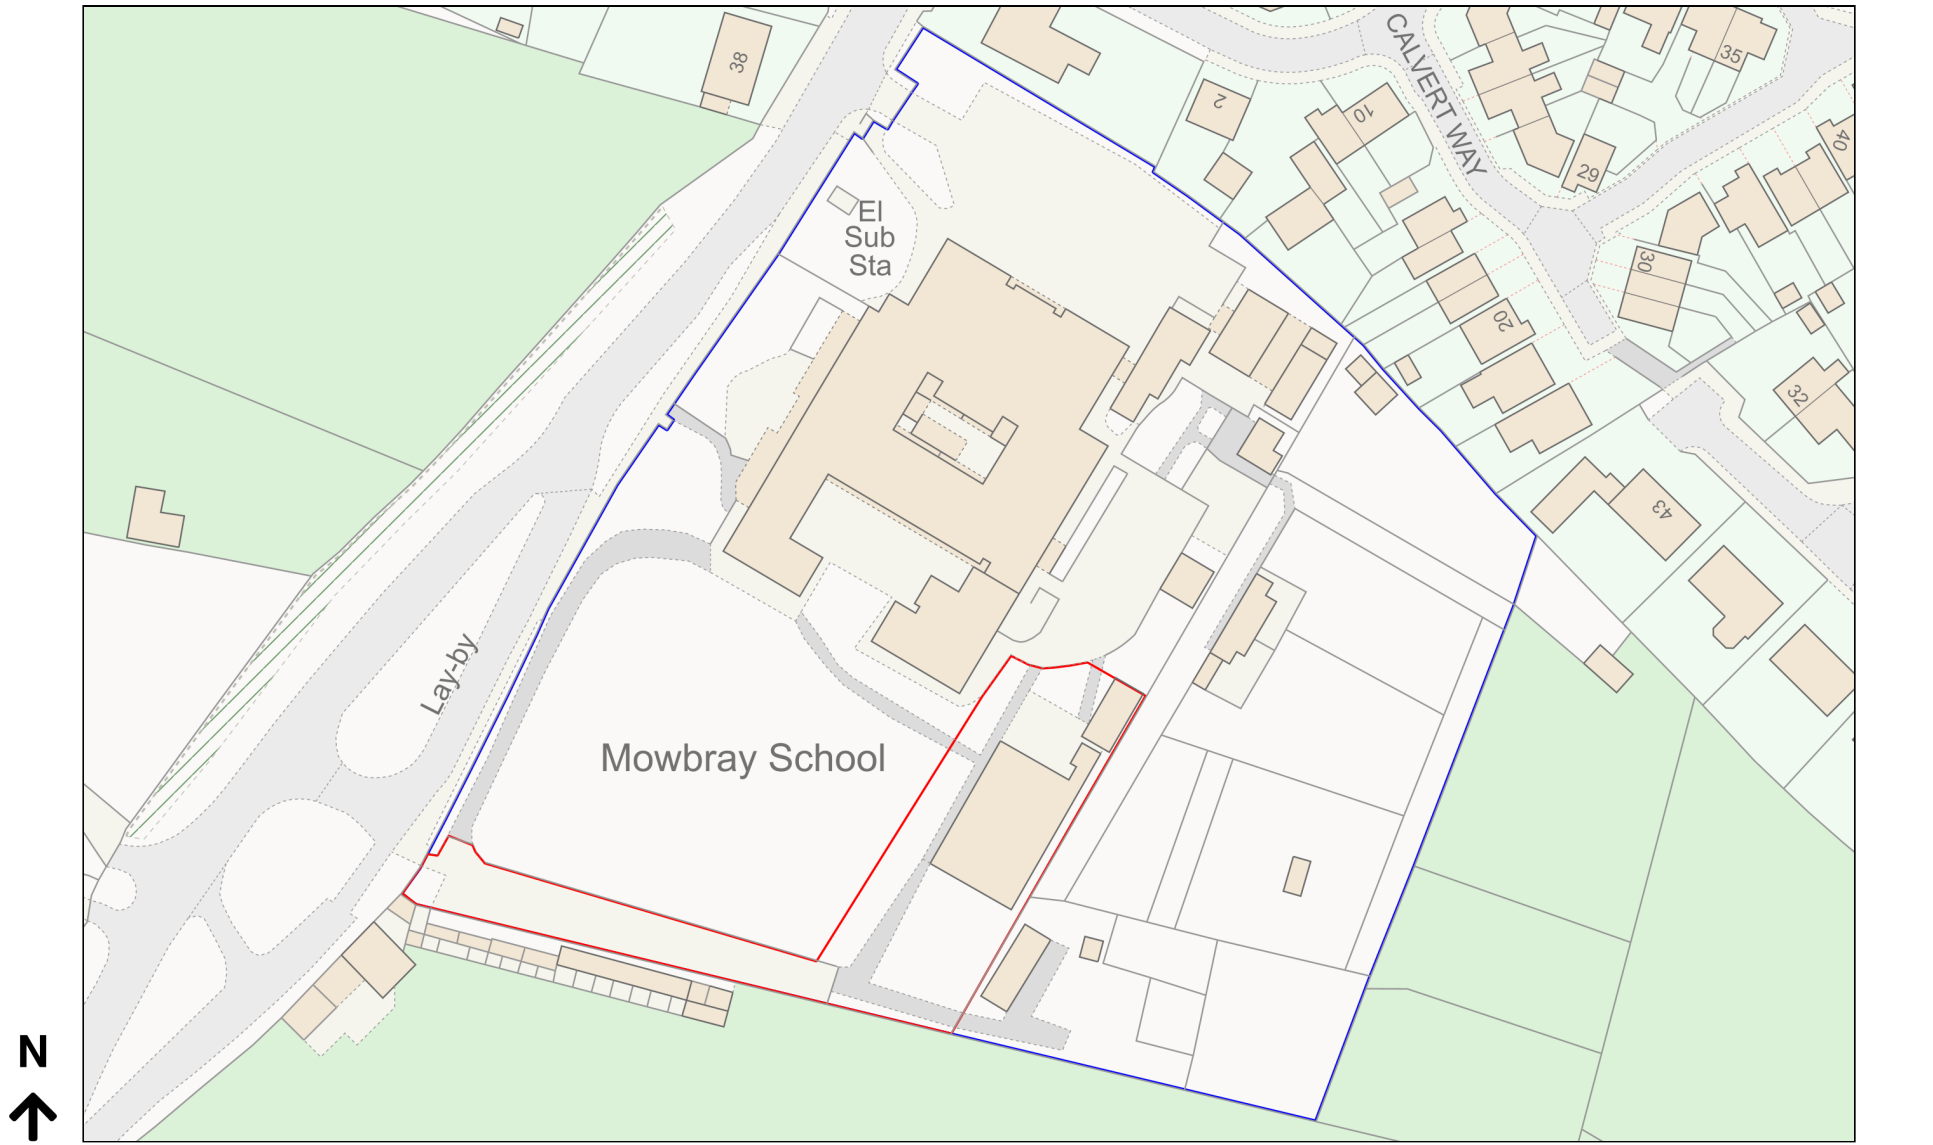

Location Plan

Site Address: Mowbray School, Masham Road, Bedale, DL8 2SD

Date Produced: 16-May-2024

Scale: 1:1250 @A4

Planning Portal Reference: PP-12894465v3